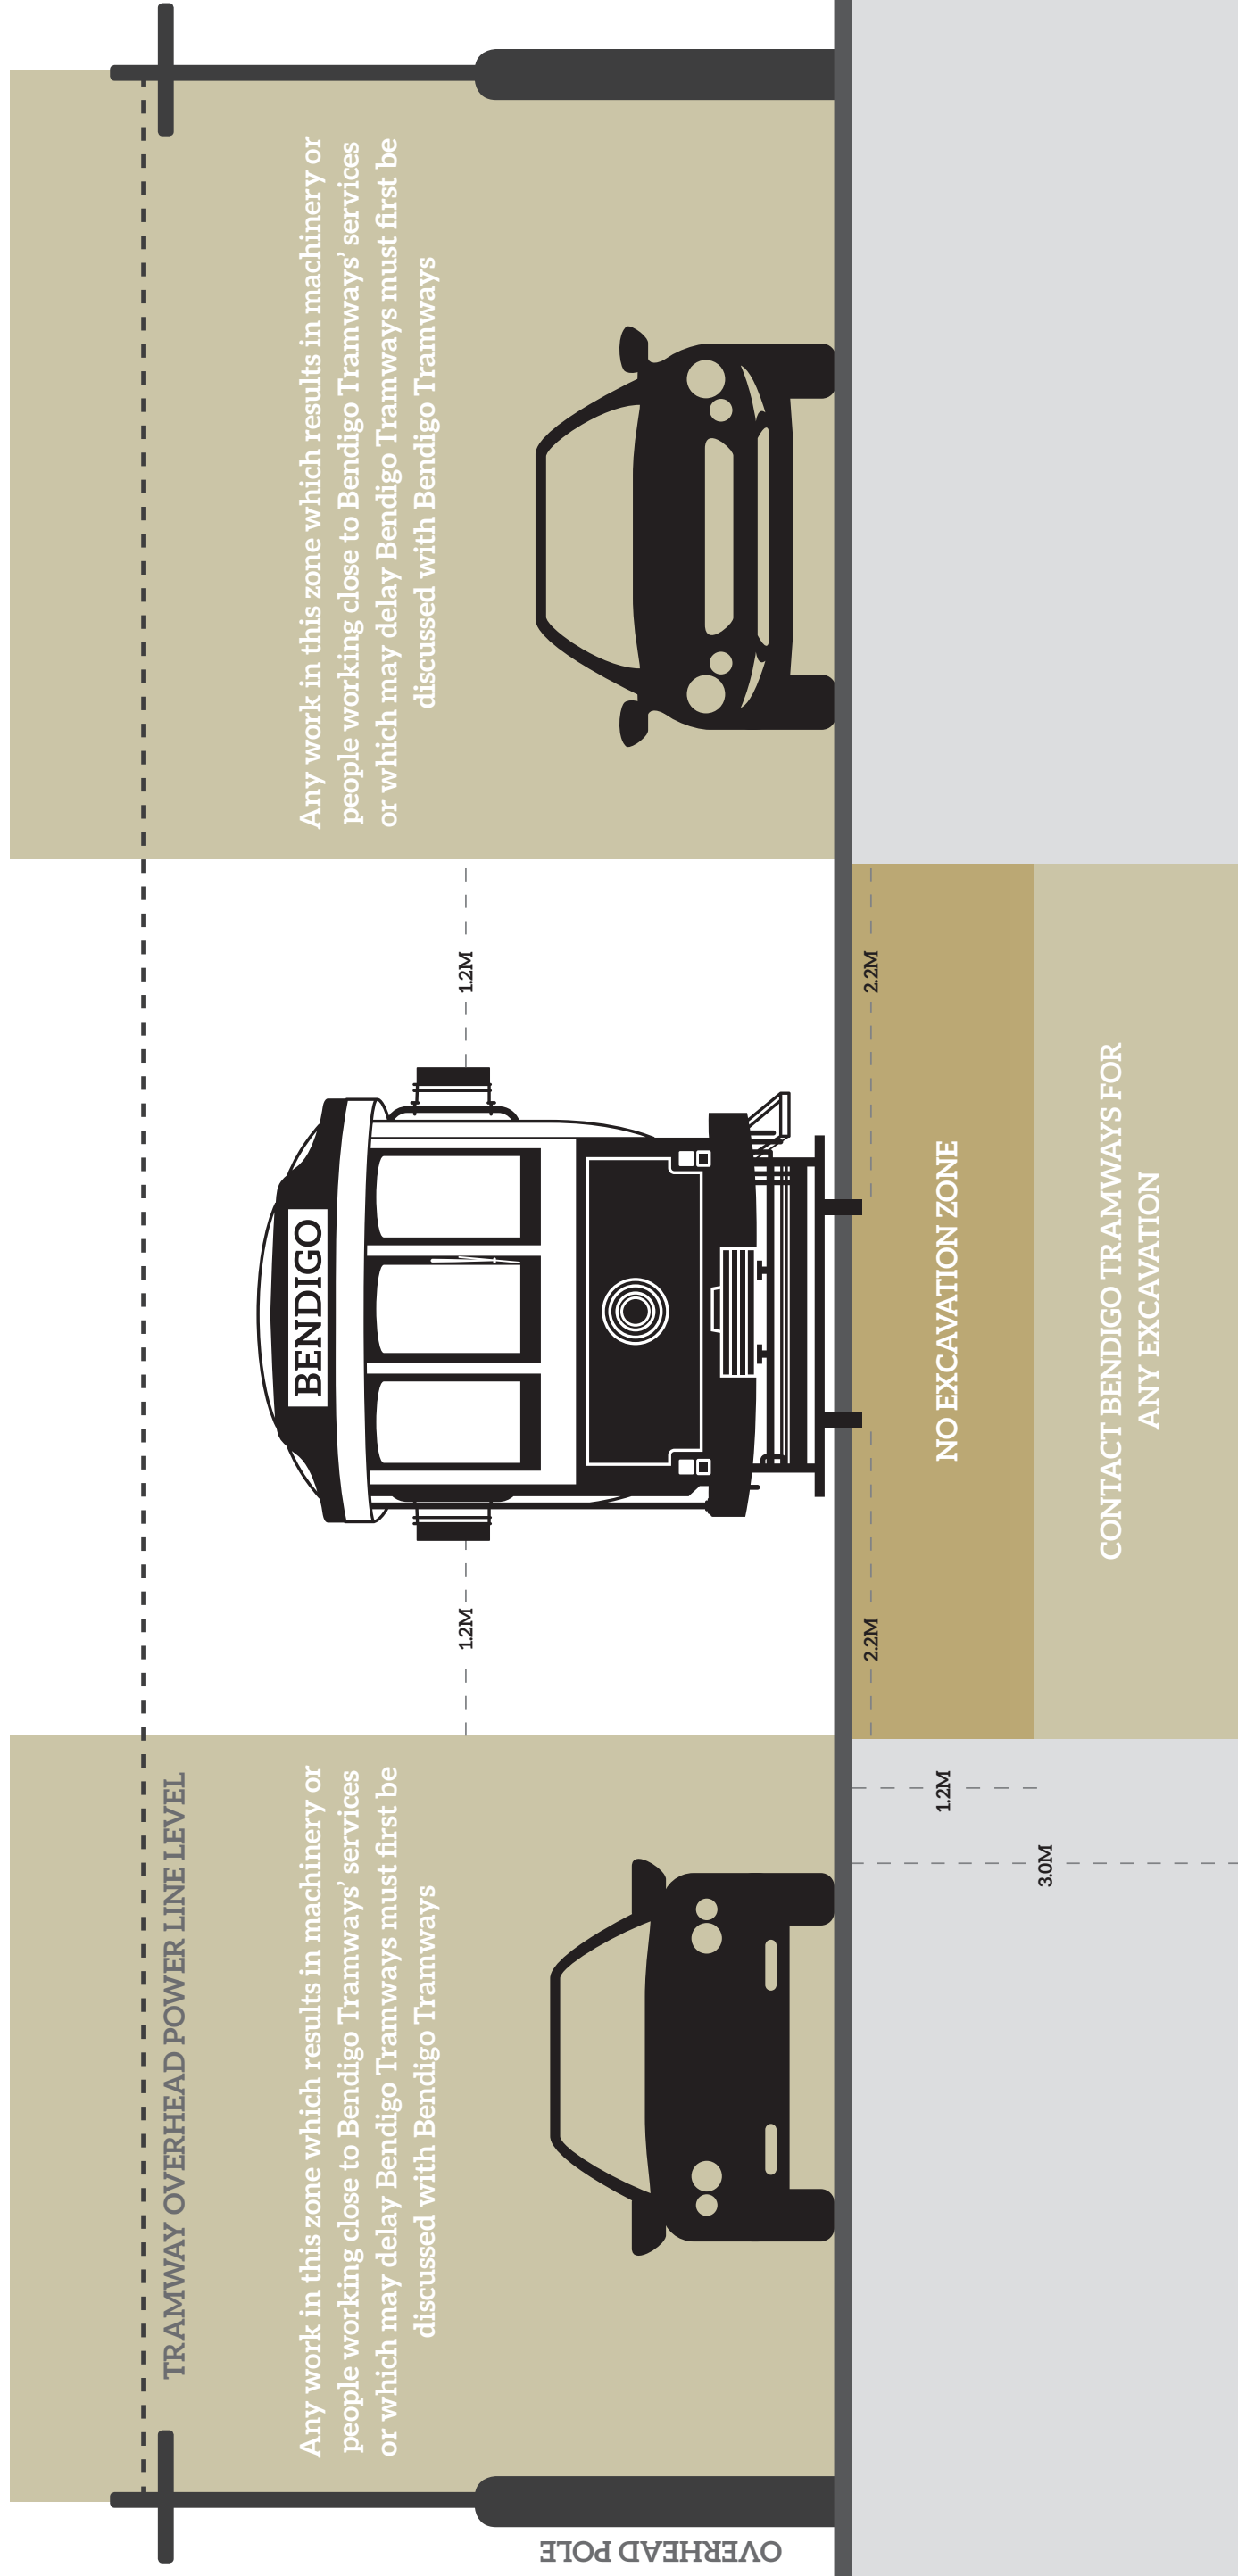

BELOW TRAM TRACKS

These are general guidelines for high risk zones in and around tram infrastructure. Please consult Bendigo Tramways for all works. Diagram not to scale.

permits@bendigoheritage.com.au

(03) 5442 2821