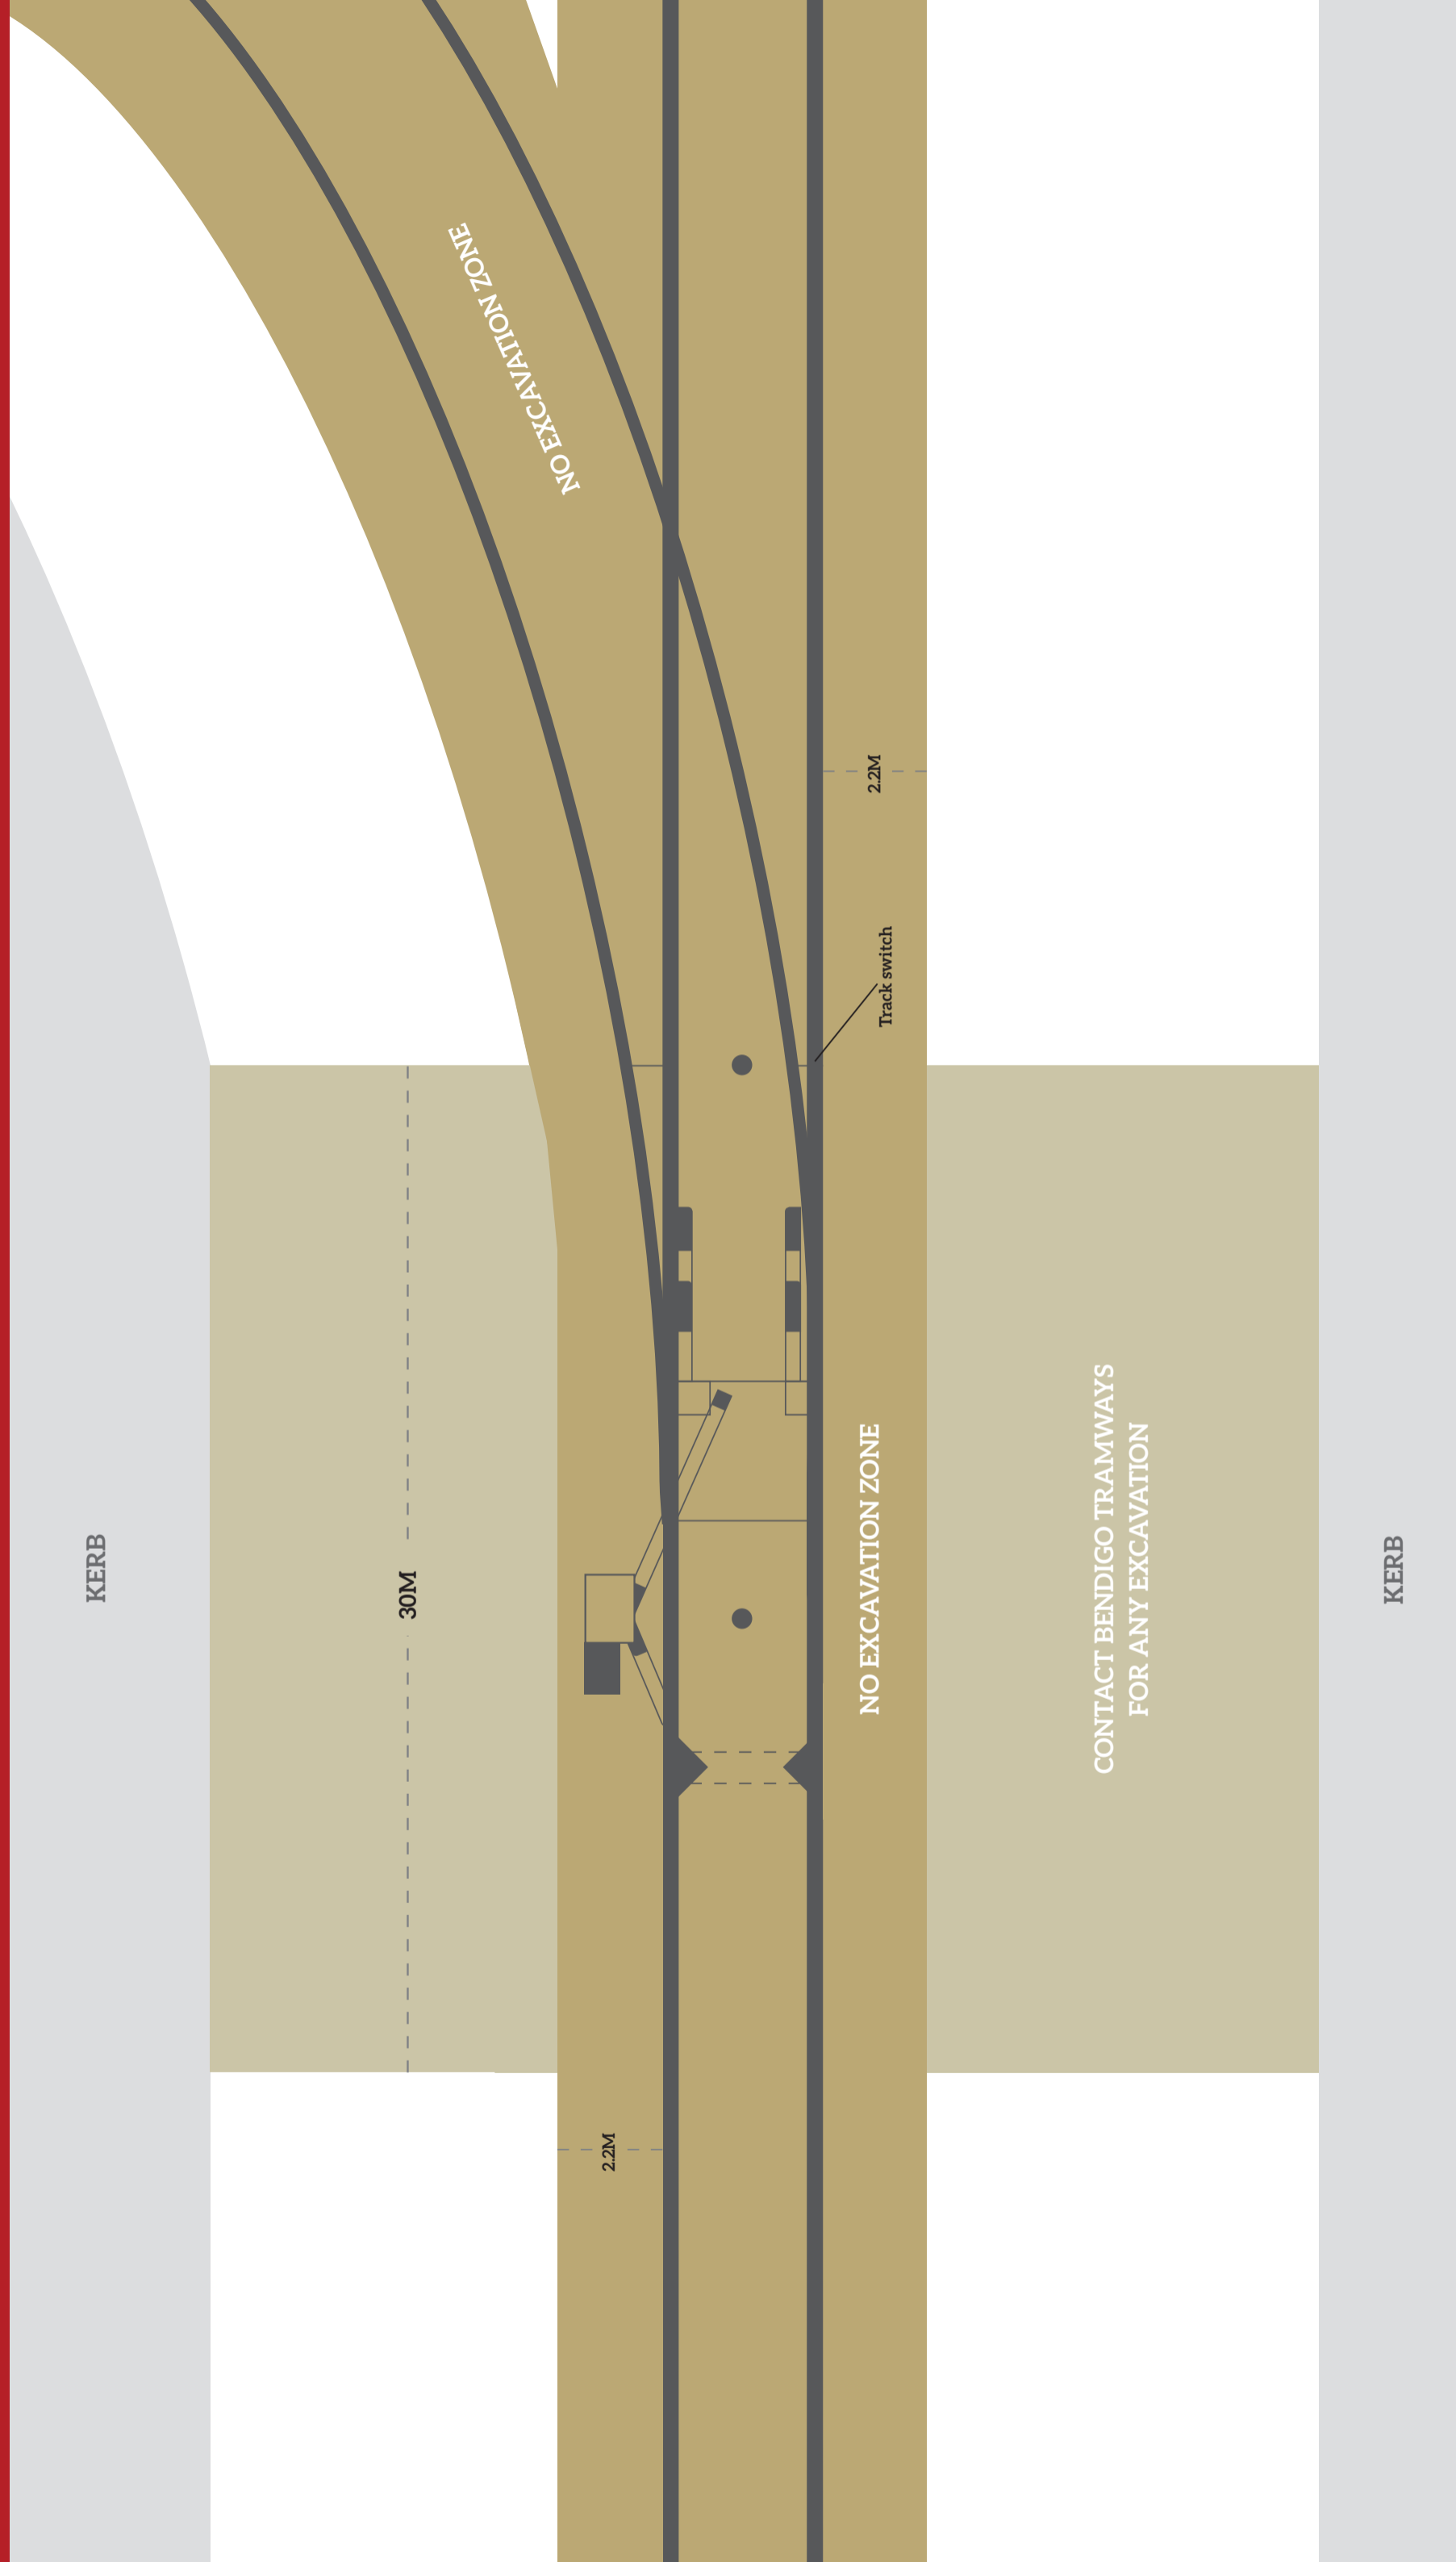

ADJACENT TO TRAM TRACKS

These are general guidelines for high risk zones in and around tram infrastructure. Please consult Bendigo Tramways for all works. Diagram not to scale.

permits@bendigoheritage.com.au